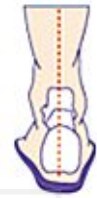

SUPPORT • STABILITY • PRESSURE RELIEF

- Improves Alignment and Balance
- Benefits foot, ankle, knees, hips and back
- Reduces heel pain, arch pain, forefoot pain and overall foot and ankle discomfort

Unsupported Foot tends to roll inward. The arch flattens, stretching the tissue while bones misalign.

Foot with Powerstep provides foot posture and support to correct bone alignment and prevent pain.

- **13 Variations in Stock!**
- **Customized Fit**
- **All Arch Types**
- **All Under \$60 a pair!**

• **FREE** foot, ankle & arch assessment with Roland Januzzi, Certified Pedorthist