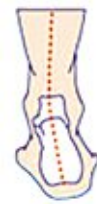

SUPPORT • STABILITY • PRESSURE RELIEF

- Improves Alignment and Balance
- Benefits foot, ankle, knees, hips and back
- Reduces heel pain, arch pain, forefoot pain and overall foot and ankle discomfort

Unsupported Foot tends to roll inward. The arch flattens, stretching the tissue while bones misalign.

Foot with Powerstep provides foot posture and support to correct bone alignment and prevent pain.

- **13 Variations in Stock!**
- **Customized Fit**
- **All Arch Types**
- **All Under \$60 a pair!**

• **FREE** foot, ankle & arch assessment with Roland Januzzi, Certified Pedorthist